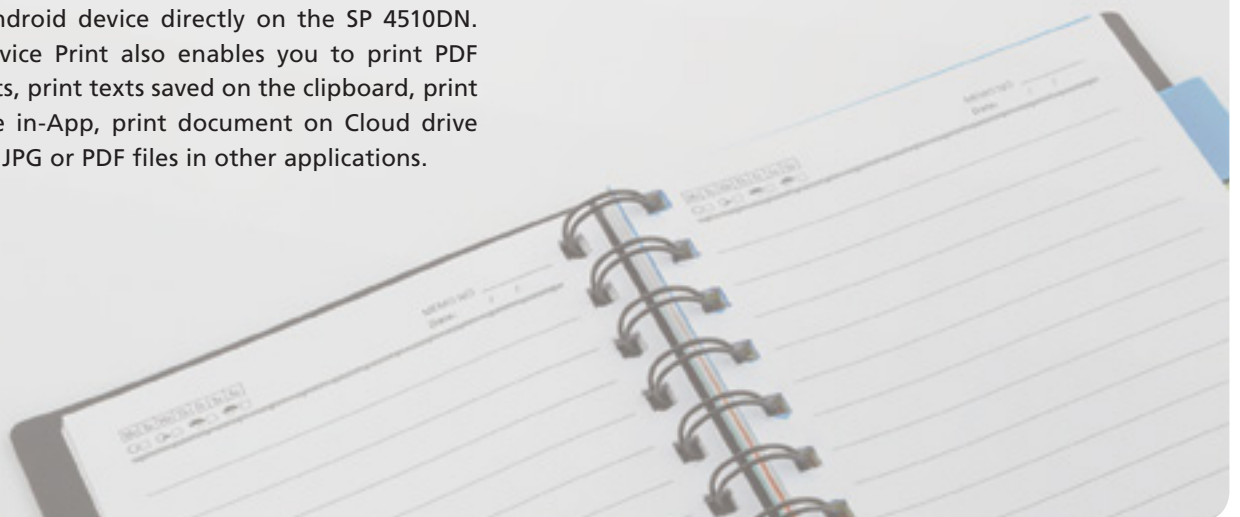

Meet your print needs and keep costs to a minimum

Looking for a low Cost Per Print printer?

With its perfect combination of an affordable purchase price and a low Cost Per Print, the SP 4510DN is ideal for budget-conscious small- and medium-sized offices. Running costs are also low, making this printer the best purchase for these types of environments.

Ultra compact

An LED print head takes up much less space than the equivalent laser head. As such the SP 4510DN has a small footprint: you can install this device virtually anywhere as it takes up minimal office space.

Print anywhere, anytime

Now you can easily print documents from your iOS or Android device directly on the SP 4510DN. Smart Device Print also enables you to print PDF documents, print texts saved on the clipboard, print web page in-App, print document on Cloud drive and print JPG or PDF files in other applications.

Ricoh's total office solutions

Whatever equipment you need for your digital office – a printer, copier, fax, multifunctional device or software – you can find the appropriate solution from Ricoh's extensive line-up. Our solutions are tailored to company-specific needs, issues and challenges. Whether you are looking for cost reduction, productivity improvement, enhancing information security or environmental impact reduction we can help you to find the answer. After implementation, we offer comprehensive aftersales support.